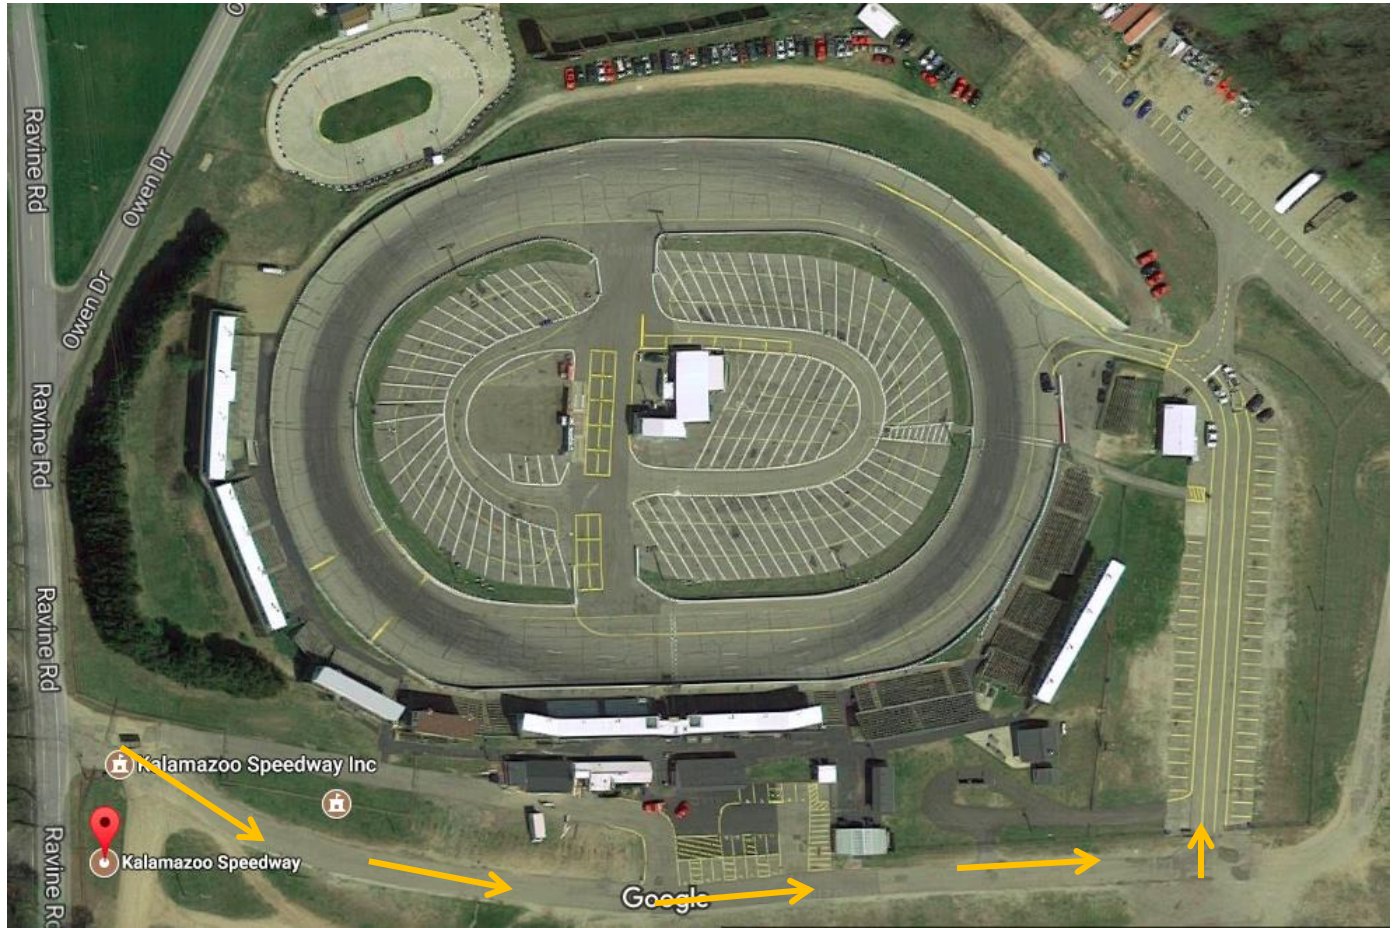

## BRING SOME FOOD AND CRUISE THE ZOO!

We may not be able to welcome everyone back to Kalamazoo Speedway to race but we have received approval from the Kalamazoo County Sheriff's Office to collect food for Christian Neighbors, a local food pantry. If you are able, please consider helping out those who are less able. In addition to making a difference in someone's life, we're offering a couple of laps around the track in exchange for the assistance.

**WHO:** Individuals/families

**WHAT:** Donate a bag (or as much as you're able) of non-perishable food & take a couple of laps around the fastest 3/8 oval in the world

**WHEN:** Friday, May 22  6:00 – 9:00 PM

For those of you who haven't visited before or aren't familiar with how to get on the oval, please review the following map. We'll direct you from the pit gates. Because street tires and windshield wipers are standard equipment on all street legal cars in Michigan (correct, no race cars!!) this will be a rain or shine event. Kalamazoo Speedway officials will be wearing gloves and masks when directing vehicles and accepting your generous donations.